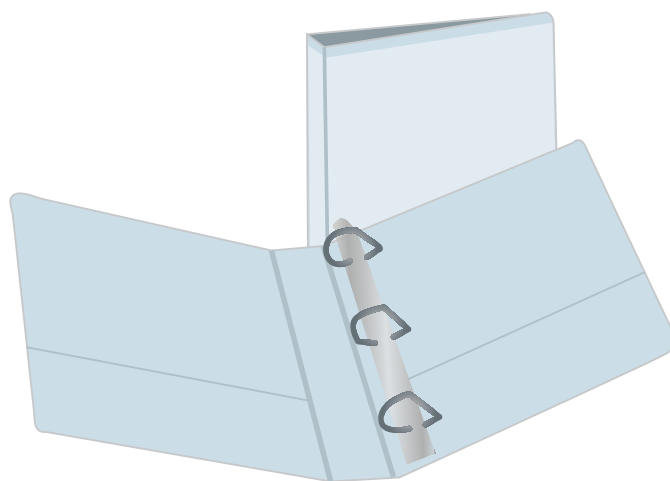

1" - 3" D-Ring Showcase Binders

No Imprint

Available in WHITE Standard Vinyl only

Capacity:	1"	1.5"	2"	2.5"	3"
	200 pages	350 pages	500 pages	650 pages	800 pages

- Clear overlay on front and spine
- Clear pocket on inside front and back cover
- Custom tabs available (at extra cost)

Code	WP2410	WP2415	WP2420	WP2425	WP2430
Size	1"	1.5"	2"	2.5"	3"
Quantity	50	50	25	25	25
Standard	$3.75	$4.15	$5.45	$6.60	$7.10