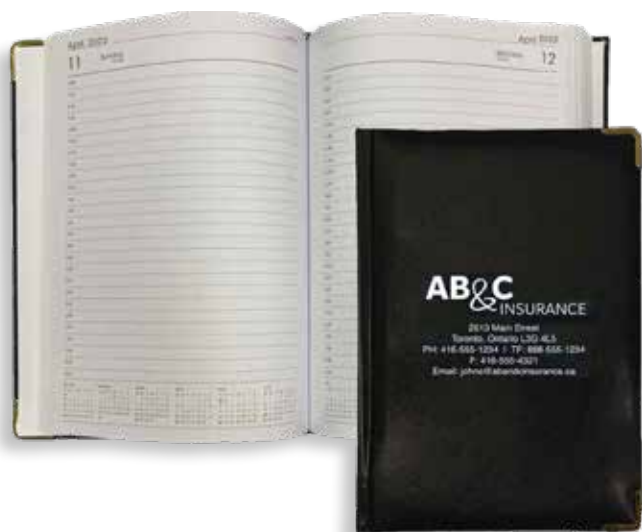

## INS-HL50-005 | Small Daily Diary

W: 6-1/8" H: 8-1/2"

Available in Black Leatherette

Available Colours: Black ONLY

Imprint Location: Front Bottom Centre

- Daily format (8 am - 8:30 pm in 30 minute intervals)
- Personal memorandum, 3 year calendar page, world air distances, world times, international direct dialing codes, weight and measurement conversion tables, international holidays, telephone index and financial summary chart, yearly planner, staff leave chart, advance year planner and notes section
- Two rounded gold corners with black ribbon
- Available in English ONLY

## INS-HY1020 | Desk Diary

W: 5-1/2" H: 8-1/2"

Available in Plain Vinyl and Look of Luxury Vinyl

Plain Vinyl: Black, Navy Blue, Maroon, Forest Green, Royal Blue, Bank Blue

Look of Luxury: Black, Navy Blue, Maroon, Forest Green