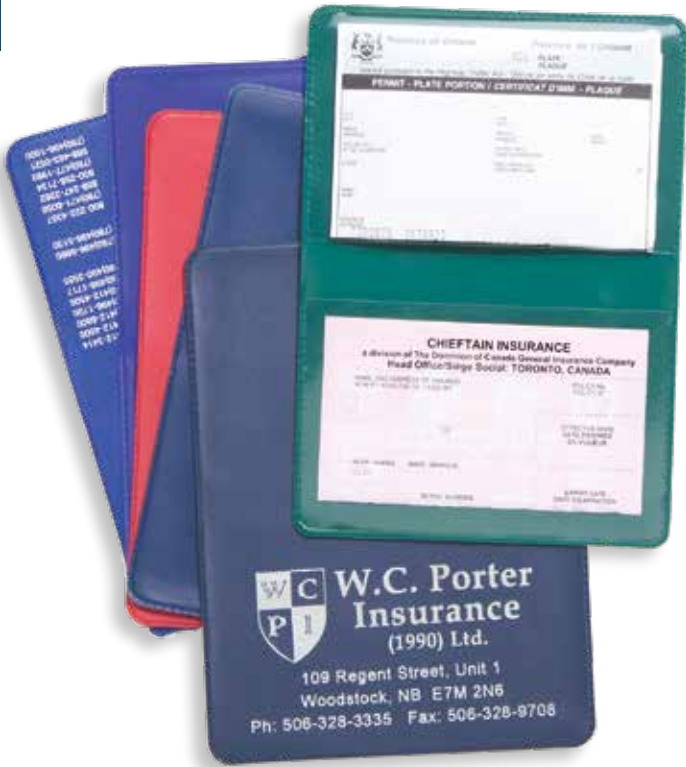

License/Liability Card Wallets

WP9 | 2 Pocket Auto Liability Wallet

W: 4-1/4" H: 2-7/8"

Available in Plain Vinyl and Look of Luxury Vinyl

Plain Vinyl: White, Black, Navy Blue, Maroon, Forest Green, Royal Blue, Bank Blue

Look of Luxury: Black, Navy Blue, Maroon, Forest Green

Imprint Location: Front centre

- 2 clear inside pockets

	Quantity	500	1,000	2,500	5,000
WP9	Plain	$0.38	$0.35	$0.29	$0.26
WP9C	Look of Luxury	$0.59	$0.50	$0.43	$0.39